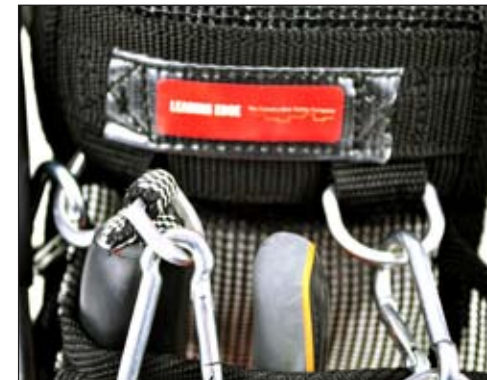

Code	Model	Description
TBAGMESHSL	Loop Fastening	Slides onto standard belts up to 50mm wide
TBAGMESHSE	1x Eyelet Fastening	Hung from belt/gear loops using a connector
TBAGMESHSV	1x Velcro Fastening	Wraps around fixing point with triple lock action
TBAGMESHSB	1x Buckle Fastening	Secures around fixing point with triple lock action