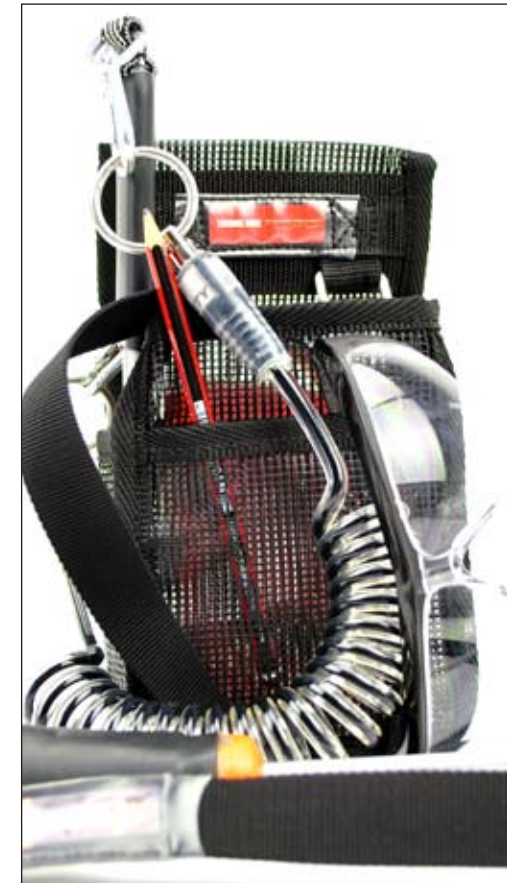

Code	Model	Description
TBAGMESHSL	Loop Fastening	Slides onto standard belts up to 50mm wide
TBAGMESHSE	1x Eyelet Fastening	Hung from belt/gear loops using a connector
TBAGMESHSV	1x Velcro Fastening	Wraps around fixing point with triple lock action
TBAGMESHSB	1x Buckle Fastening	Secures around fixing point with triple lock action